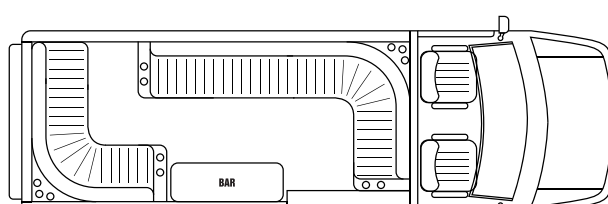

EXTERIOR ENHANCEMENTS

- ✔ Color Keyed Wheel to Wheel Fiberglass Pony Running Boards
- ✔ Galaxy Chrome Exterior Insignias

SEATING FOR 10 PASSENGER

- ✔ 3 Pt. Seat Belts on all Midrow Seats: 20.5" wide by 28" tall
 - ✔ Maybach Seats Swivel & Lock in Forward Position
 - ✔ Maybach Bucket Seats - Quick Release Center
 - ✔ Re-Upholstered OE Front Seats
 - ✔ Child Seat Ready
 - ✔ Seats with Slide Track with Towel Bar style handle
 - ✔ Quick Release Sofa 56" wide with Manual Recline and Slide
 - ✔ Sofa Folds into a Bed 56" wide x 58" Long
 - ✔ Add-A-Back on Rear Sofa to extend for Bed or Self
- *See options below for alternate seating. Price can change.*

WALDOCH LIMO TRANSIT

LAYOUTS

148" JUMBO EXT.
15 PASSENGER
WEDDING LIMO

148" JUMBO EXT.
10 PASSENGER
LIMO

148" JUMBO EXT.
15 PASSENGER
LIMO LOUNGE

148" JUMBO EXT.
10 PASSENGER
EXECUTIVE

148" JUMBO EXT.
10 PASSENGER
PARTY LIMO

148" JUMBO EXT.
9 PASSENGER
LUXURY

148" JUMBO EXT.
6 PASSENGER
2 SOFA LIMO

148" JUMBO EXT.
4 PASSENGER
2 SOFA LIMO

148" JUMBO EXT.
15 PASSENGER
LIMO

WALDOCH LIMO TRANSIT

OPTIONAL EQUIPMENT

32" Flip-Down HD LCD TV w/DVD and Headphones.