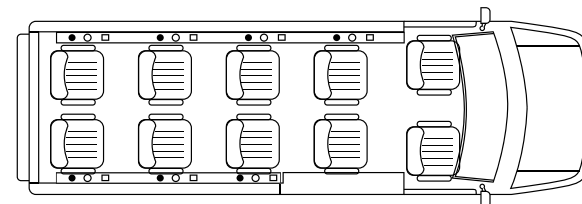

EXTERIOR ENHANCEMENTS

- ✔ Color Keyed Wheel to Wheel Fiberglass Pony Running Boards
- ✔ Galaxy Chrome Exterior Insignias

SEATING FOR 10 PASSENGER

- ✔ 3 Pt. Seat Belts on all Midrow Seats: 20.5" wide by 28" tall
 - ✔ Maybach Seats Swivel & Lock in Forward Position
 - ✔ Maybach Bucket Seats - Quick Release Center
 - ✔ Re-Upholstered OE Front Seats
 - ✔ Child Seat Ready
 - ✔ Seats with Slide Track with Towel Bar style handle
 - ✔ Quick Release Sofa 56" wide with Manual Recline and Slide
 - ✔ Sofa Folds into a Bed 56" wide x 58" Long
 - ✔ Add-A-Back on Rear Sofa to extend for Bed or Self
- *See options below for alternate seating. Price can change.*

WALDOCH LIMO TRANSIT

LAYOUTS

148" JUMBO EXT.
15 PASSENGER
WEDDING LIMO

148" JUMBO EXT.
10 PASSENGER
LIMO

148" JUMBO EXT.
15 PASSENGER
LIMO LOUNGE

148" JUMBO EXT.
10 PASSENGER
EXECUTIVE

148" JUMBO EXT.
10 PASSENGER
PARTY LIMO