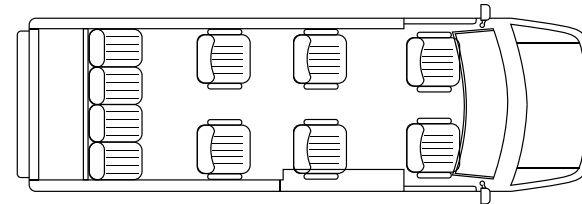

EXTERIOR ENHANCEMENTS

- ✔ Color Keyed Wheel to Wheel Fiberglass Pony Running Boards
- ✔ Galaxy Chrome Exterior Insignias

SEATING FOR 10 PASSENGER

- ✔ 3 Pt. Seat Belts on all Midrow Seats: 20.5" wide by 28" tall
 - ✔ Maybach Seats Swivel & Lock in Forward Position
 - ✔ Maybach Bucket Seats - Quick Release Center
 - ✔ Re-Upholstered OE Front Seats
 - ✔ Child Seat Ready
 - ✔ Seats with Slide Track with Towel Bar style handle
 - ✔ Quick Release Sofa 56" wide with Manual Recline and Slide
 - ✔ Sofa Folds into a Bed 56" wide x 58" Long
 - ✔ Add-A-Back on Rear Sofa to extend for Bed or Self
- *See options below for alternate seating. Price can change.*

WALDOCH LIMO TRANSIT

LAYOUTS

148" JUMBO EXT.
15 PASSENGER
WEDDING LIMO

148" JUMBO EXT.
10 PASSENGER
LIMO

148" JUMBO EXT.
15 PASSENGER
LIMO LOUNGE

148" JUMBO EXT.
10 PASSENGER
EXECUTIVE

148" JUMBO EXT.
10 PASSENGER
PARTY LIMO