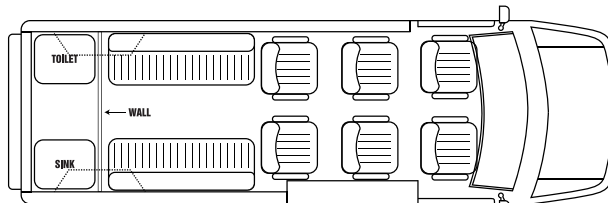

148" JUMBO EXT.
6 PASSENGER
2 SOFA LIMO