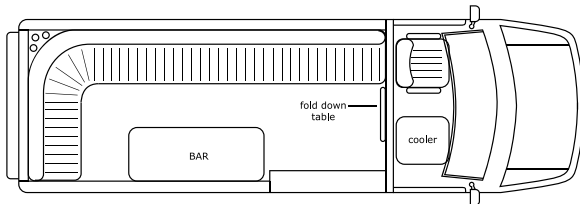

EXTERIOR ENHANCEMENTS

- ✔ Color Keyed Wheel to Wheel Fiberglass Pony Running Boards
- ✔ Galaxy Chrome Exterior Insignias

SEATING FOR 10 PASSENGER

- ✔ 3 Pt. Seat Belts on all Midrow Seats: 20.5" wide by 28" tall
 - ✔ Maybach Seats Swivel & Lock in Forward Position
 - ✔ Maybach Bucket Seats - Quick Release Center
 - ✔ Re-Upholstered OE Front Seats
 - ✔ Child Seat Ready
 - ✔ Seats with Slide Track with Towel Bar style handle
 - ✔ Quick Release Sofa 56" wide with Manual Recline and Slide
 - ✔ Sofa Folds into a Bed 56" wide x 58" Long
 - ✔ Add-A-Back on Rear Sofa to extend for Bed or Self
- *See options below for alternate seating. Price can change.*

WALDOCH LIMO TRANSIT

LAYOUTS

148" JUMBO EXT.
15 PASSENGER
WEDDING LIMO

148" JUMBO EXT.
10 PASSENGER
LIMO

148" JUMBO EXT.
15 PASSENGER
LIMO LOUNGE

148" JUMBO EXT.
10 PASSENGER
EXECUTIVE

148" JUMBO EXT.
10 PASSENGER
PARTY LIMO

148" JUMBO EXT.
9 PASSENGER
LUXURY

148" JUMBO EXT.
6 PASSENGER
2 SOFA LIMO

148" JUMBO EXT.
4 PASSENGER
2 SOFA LIMO

148" JUMBO EXT.
15 PASSENGER
LIMO

WALDOCH LIMO TRANSIT

OPTIONAL EQUIPMENT

32" Flip-Down HD LCD TV w/DVD and Headphones.