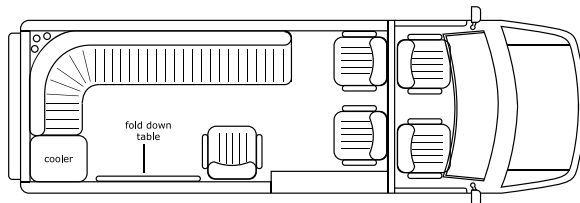

EXTERIOR ENHANCEMENTS

- ✔ Color Keyed Wheel to Wheel Fiberglass Pony Running Boards
- ✔ Galaxy Chrome Exterior Insignias

SEATING FOR 10 PASSENGER

- ✔ 3 Pt. Seat Belts on all Midrow Seats: 20.5" wide by 28" tall
 - ✔ Maybach Seats Swivel & Lock in Forward Position
 - ✔ Maybach Bucket Seats - Quick Release Center
 - ✔ Re-Upholstered OE Front Seats
 - ✔ Child Seat Ready
 - ✔ Seats with Slide Track with Towel Bar style handle
 - ✔ Quick Release Sofa 56" wide with Manual Recline and Slide
 - ✔ Sofa Folds into a Bed 56" wide x 58" Long
 - ✔ Add-A-Back on Rear Sofa to extend for Bed or Self
- *See options below for alternate seating. Price can change.*

WALDOCH LIMO TRANSIT

LAYOUTS

148" JUMBO EXT.
15 PASSENGER
WEDDING LIMO

148" JUMBO EXT.
10 PASSENGER
LIMO

148" JUMBO EXT.
15 PASSENGER
LIMO LOUNGE

148" JUMBO EXT.
10 PASSENGER
EXECUTIVE

148" JUMBO EXT.
10 PASSENGER
PARTY LIMO

148" JUMBO EXT.
9 PASSENGER
LUXURY

148" JUMBO EXT.
6 PASSENGER
2 SOFA LIMO

148" JUMBO EXT.
4 PASSENGER
2 SOFA LIMO

148" JUMBO EXT.
15 PASSENGER
LIMO

WALDOCH LIMO TRANSIT

OPTIONAL EQUIPMENT

32" Flip-Down HD LCD TV w/DVD and Headphones.