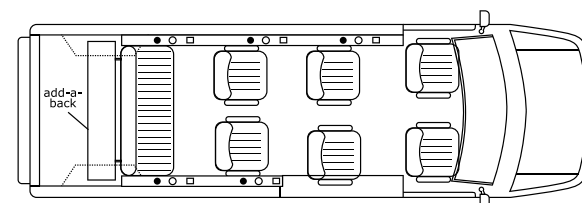

WALDOCH LIMO TRANSIT

LAYOUTS

148" JUMBO EXT.
15 PASSENGER
WEDDING LIMO

148" JUMBO EXT.
10 PASSENGER
LIMO

148" JUMBO EXT.
15 PASSENGER
LIMO LOUNGE

148" JUMBO EXT.
10 PASSENGER
EXECUTIVE

148" JUMBO EXT.
10 PASSENGER
PARTY LIMO