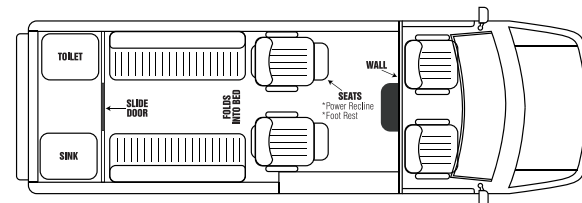

EXTERIOR ENHANCEMENTS

- ✔ Color Keyed Wheel to Wheel Fiberglass Pony Running Boards
- ✔ Galaxy Chrome Exterior Insignias

SEATING FOR 10 PASSENGER

- ✔ 3 Pt. Seat Belts on all Midrow Seats: 20.5" wide by 28" tall
 - ✔ Maybach Seats Swivel & Lock in Forward Position
 - ✔ Maybach Bucket Seats - Quick Release Center
 - ✔ Re-Upholstered OE Front Seats
 - ✔ Child Seat Ready
 - ✔ Seats with Slide Track with Towel Bar style handle
 - ✔ Quick Release Sofa 56" wide with Manual Recline and Slide
 - ✔ Sofa Folds into a Bed 56" wide x 58" Long
 - ✔ Add-A-Back on Rear Sofa to extend for Bed or Self
- *See options below for alternate seating. Price can change.*

WALDOCH LIMO TRANSIT

LAYOUTS

148" JUMBO EXT.
15 PASSENGER
WEDDING LIMO

148" JUMBO EXT.
10 PASSENGER
LIMO

148" JUMBO EXT.
15 PASSENGER
LIMO LOUNGE

148" JUMBO EXT.
10 PASSENGER
EXECUTIVE

148" JUMBO EXT.
10 PASSENGER
PARTY LIMO

148" JUMBO EXT.
9 PASSENGER
LUXURY

148" JUMBO EXT.
6 PASSENGER
2 SOFA LIMO

148" JUMBO EXT.
4 PASSENGER
2 SOFA LIMO

148" JUMBO EXT.
15 PASSENGER
LIMO

WALDOCH LIMO TRANSIT

OPTIONAL EQUIPMENT

32" Flip-Down HD LCD TV w/DVD and Headphones.